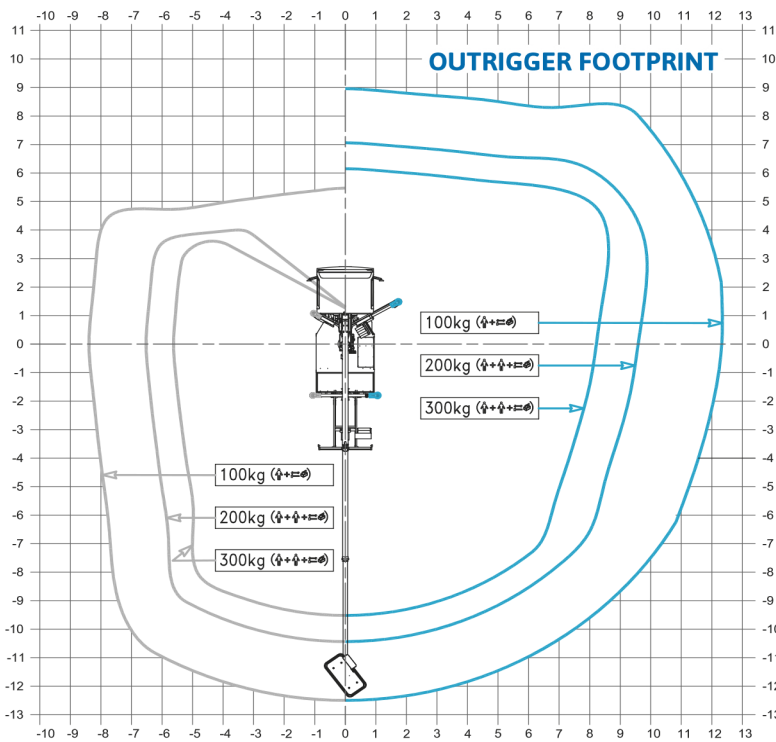

SPECIFICATION

CTEB-LIFT 18

WORKING ENVELOPE

* outreach and height max values and repeatability can change within ± 3% due to manufacturing variation and working condition.

DIMENSIONS