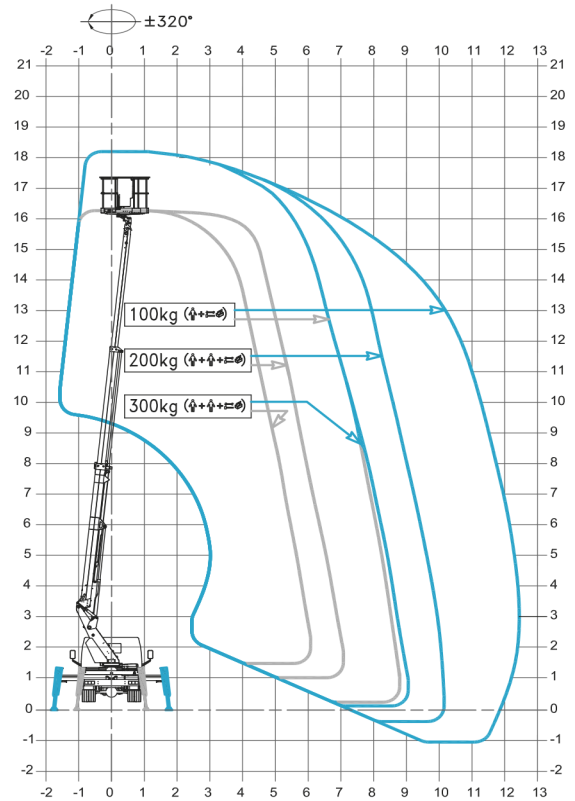

SPECIFICATION

CTEB-LIFT 18

WORKING ENVELOPE

* outreach and height max values and repeatability can change within ± 3% due to manufacturing variation and working condition.

DIMENSIONS